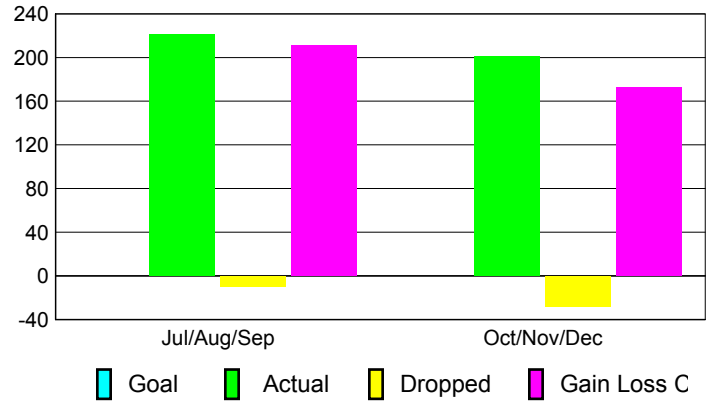

Membership Results 2010-2011

Goal, New, Dropped, Gain/Loss